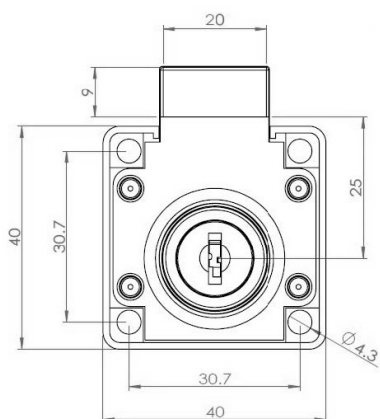

PRODUCT SHEET

Description:

Rim Lock 850, $\varnothing 19 \times 22 \text{mm}$, Drawer, NPL, CK SISO

Item number:

14.01.052-2

Units	Box	Carton	HS Code	Barcode
Pcs.	12	192	8301300000	
				5704866032292

SISO A/S